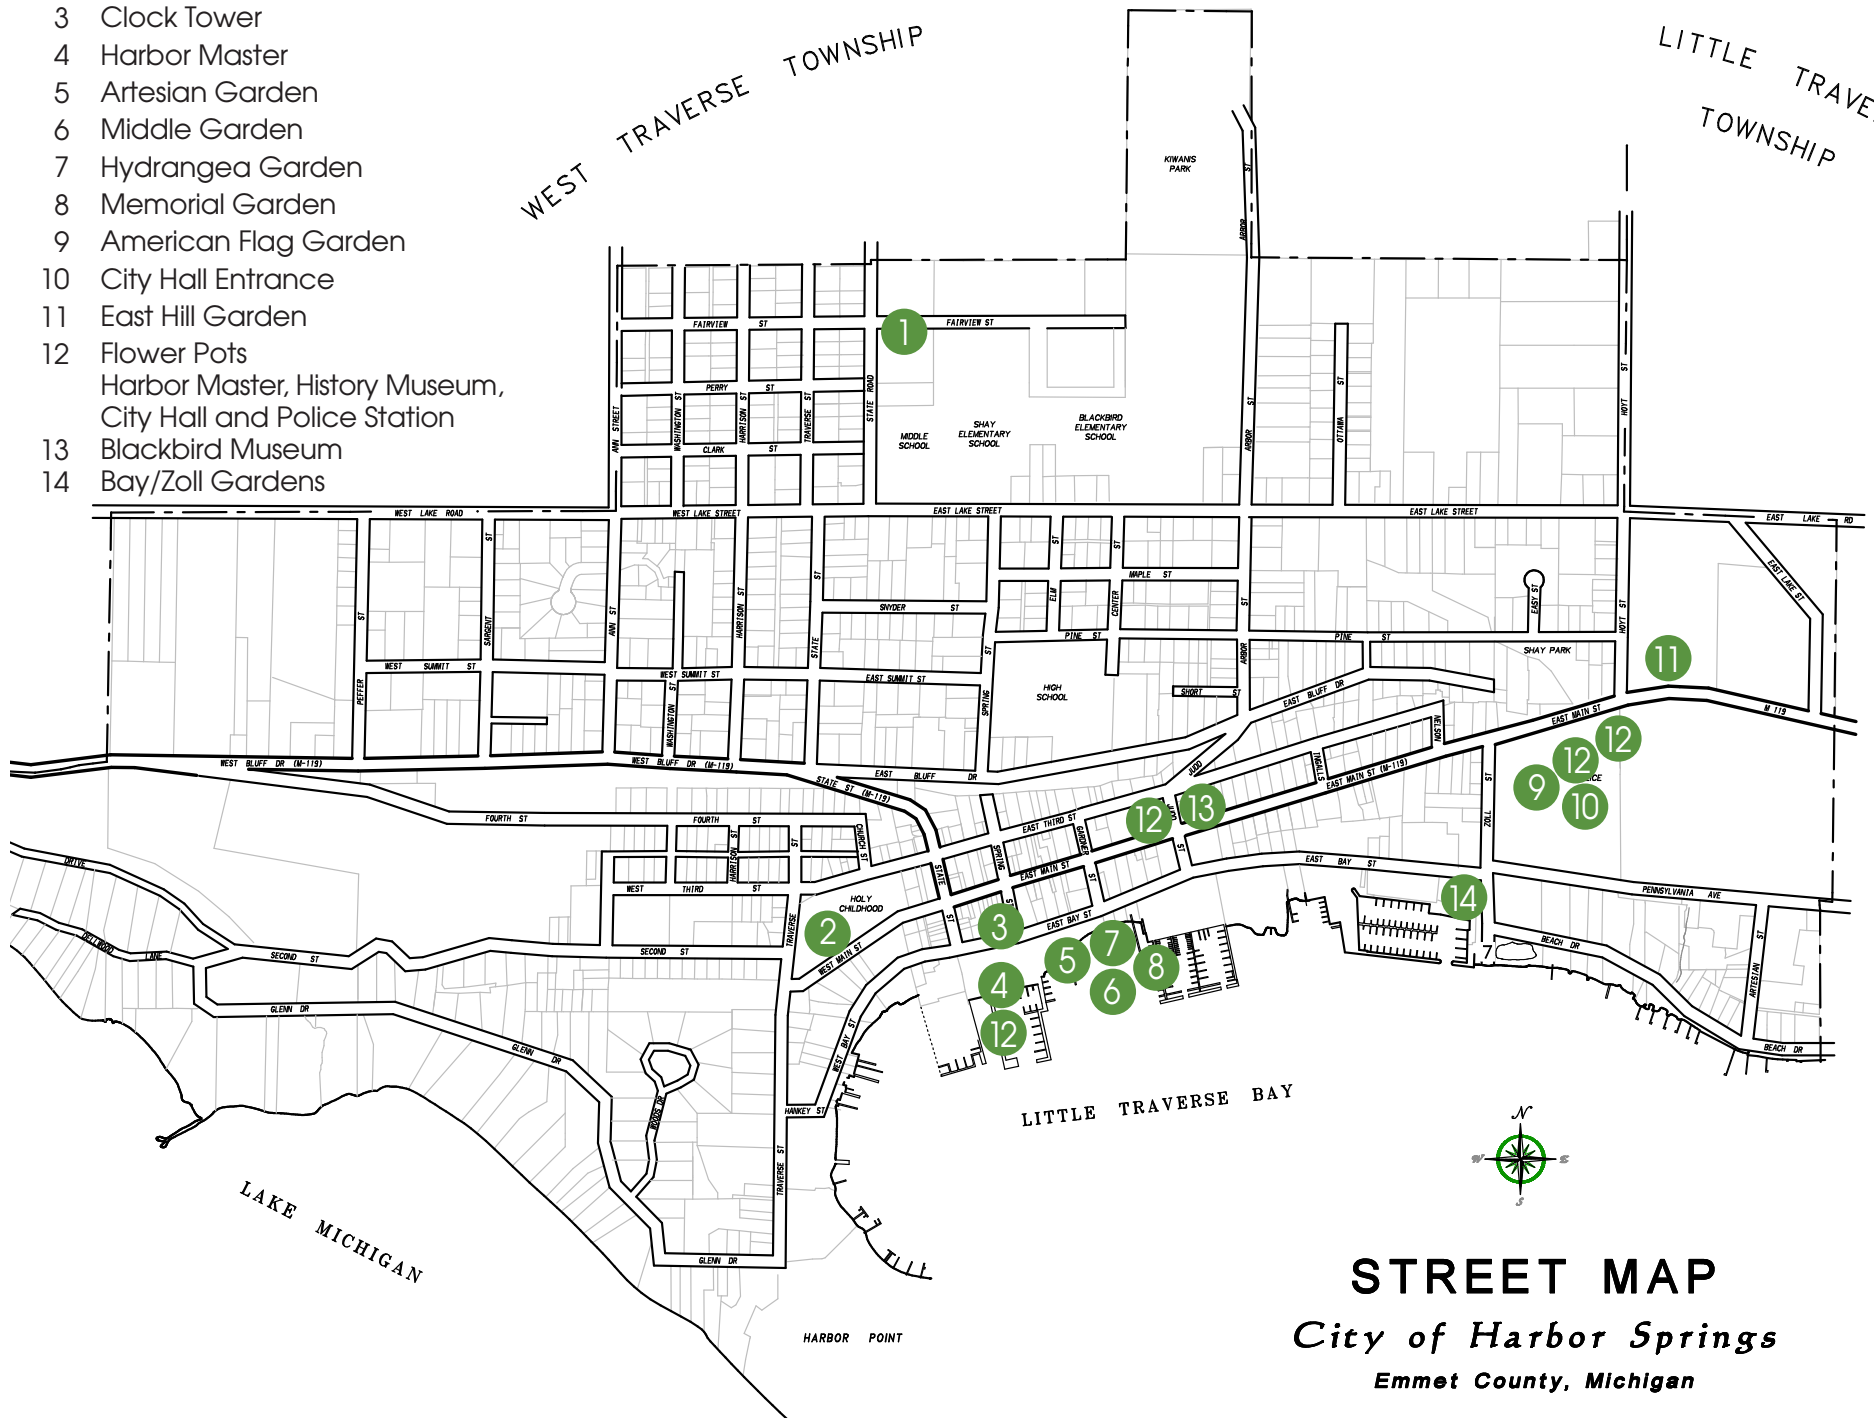

- 1 Fire Station
- 2 Tuttle Corner
- 3 Clock Tower
- 4 Harbor Master
- 5 Artesian Garden
- 6 Middle Garden
- 7 Hydrangea Garden
- 8 Memorial Garden
- 9 American Flag Garden
- 10 City Hall Entrance
- 11 East Hill Garden
- 12 Flower Pots
Harbor Master, History Museum,
City Hall and Police Station
- 13 Blackbird Museum
- 14 Bay/Zoll Gardens

STREET MAP
City of Harbor Springs
 Emmet County, Michigan